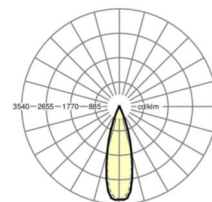

CHARACTERISTICS

Order number	19440004010
EAN number	4020863397303
Commodity code	94051190
Certification mark	IP 20, Protection class I, VDU 65°<1500, ENEC10 VDE, F, HACCP DIN10500/Food/IFS-application-related suitability/BRC, Indoor, CE
Impact resistance (IK rating)	IK03 (-20°C bis 45°C)
Ambient temperatur	ta -20°C to 45°C
Warranty period	5 years
State funding programs	BEG - Federal funding for efficient buildings (valid only for Germany)

ELECTRICAL ENGINEERING

Controller	Electronic driver (1 pcs.)
System output	26W
Mains voltage	230V/50Hz
Energy efficiency class/light source	D

LIGHTING TECHNOLOGY

Placement	LED, Colour rendering/Light colour CRI ≥ 80 / 4000K
Colour tolerance (MacAdam)	3SDCM
Photobiological safety (Luminaire)	RG1
Nominal luminous flux	4367lm
LED service life	50000h L80/B10 (Tq 45°C)
Luminaire luminous efficiency	170lm/W
Beam angle	30° (C0) / 30° (C90)
UGR lat./long.	10.8 / 9.5

MECHANICS

Housing colour	traffic white RAL 9016
Dimensions (LxWxH/DxH)	1531mm x 55mm x 37mm
Weight (net)	1.9kg
Type of installation	Mounting rail system installation, Light structure

Dimensions

L	1531 mm	Length
B	55 mm	Width
H	37 mm	Height

DEEP-LINK

<https://www.regiolux.de/en/article/19440004010>